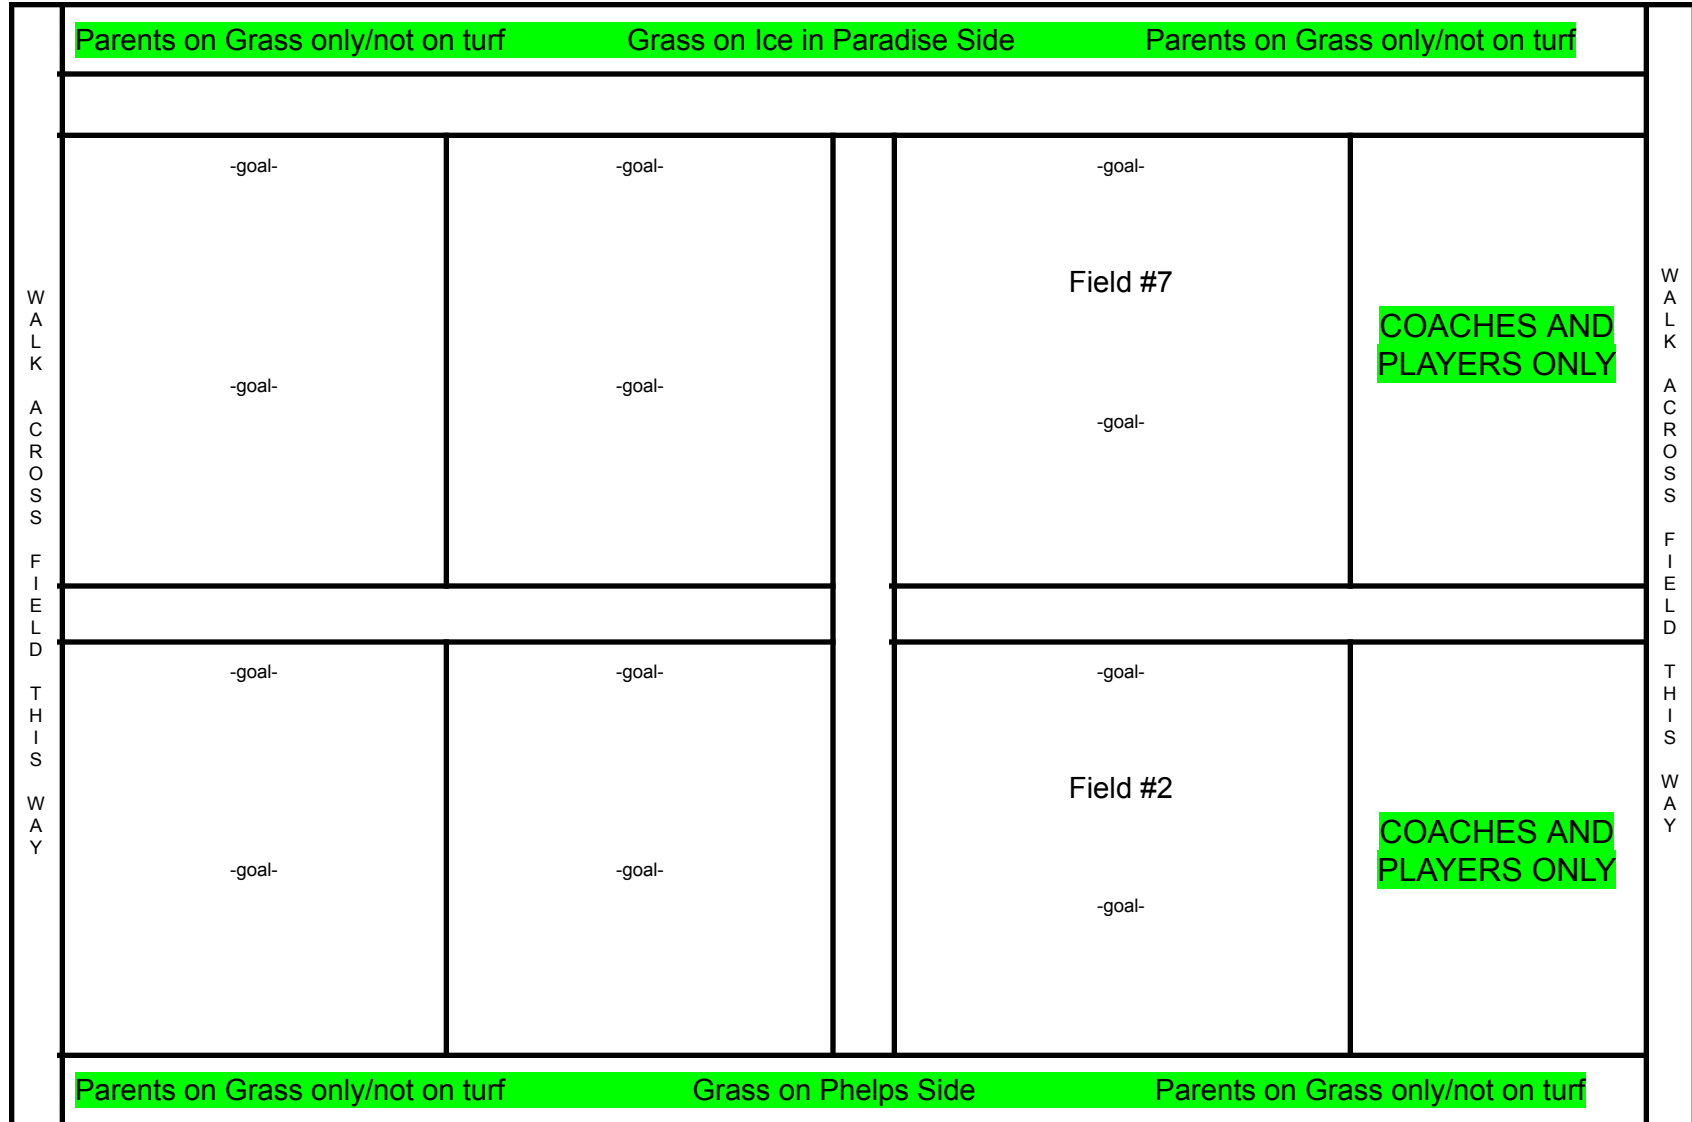

Field Map for Friday Night Winter League 2025/26  
For Divisions Prek-K and 1st/2nd

Field Map for Friday Night Winter League 2025/26

Fields 2 & 7  
For Division 3/4

Field Map for Friday Night Winter League 2025/26  
For Division 5/6