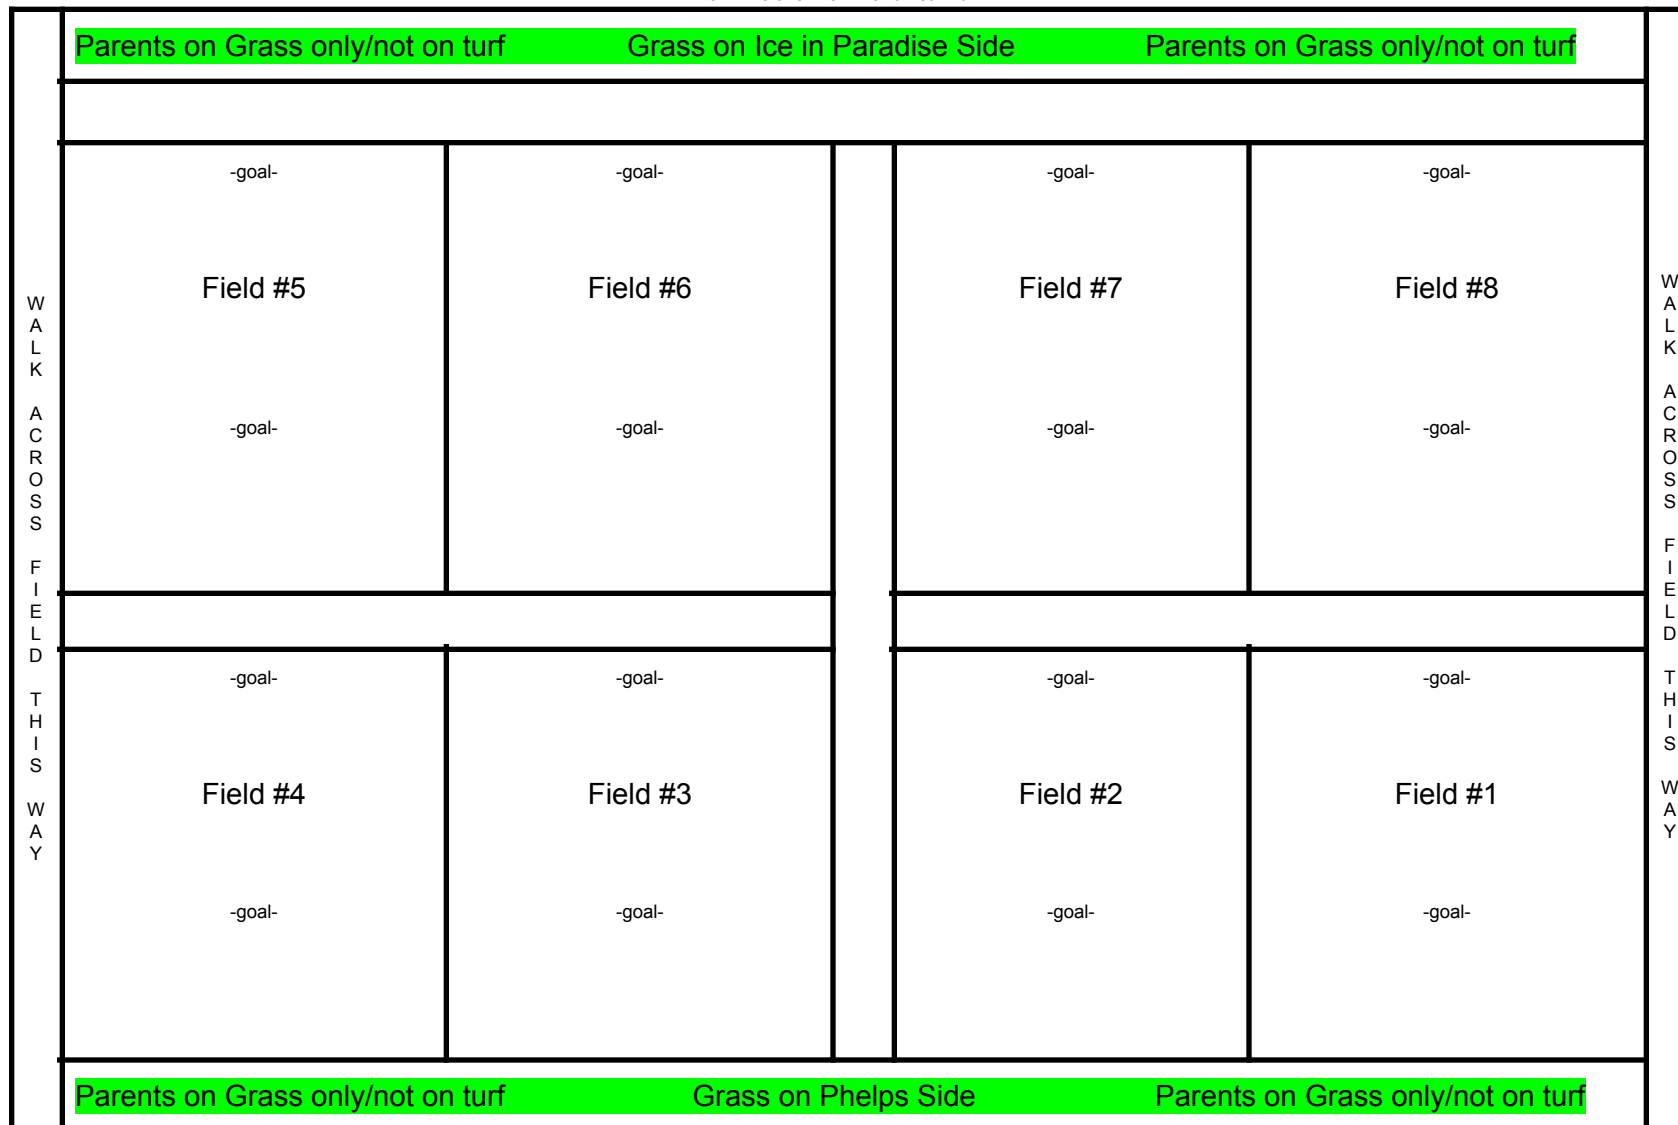

Field Map for Friday Night Winter League 2025/26  
For Divisions Prek-K and 1st/2nd

Field Map for Friday Night Winter League 2025/26

Fields 2 & 7  
For Division 3/4

Field Map for Friday Night Winter League 2025/26  
For Division 5/6