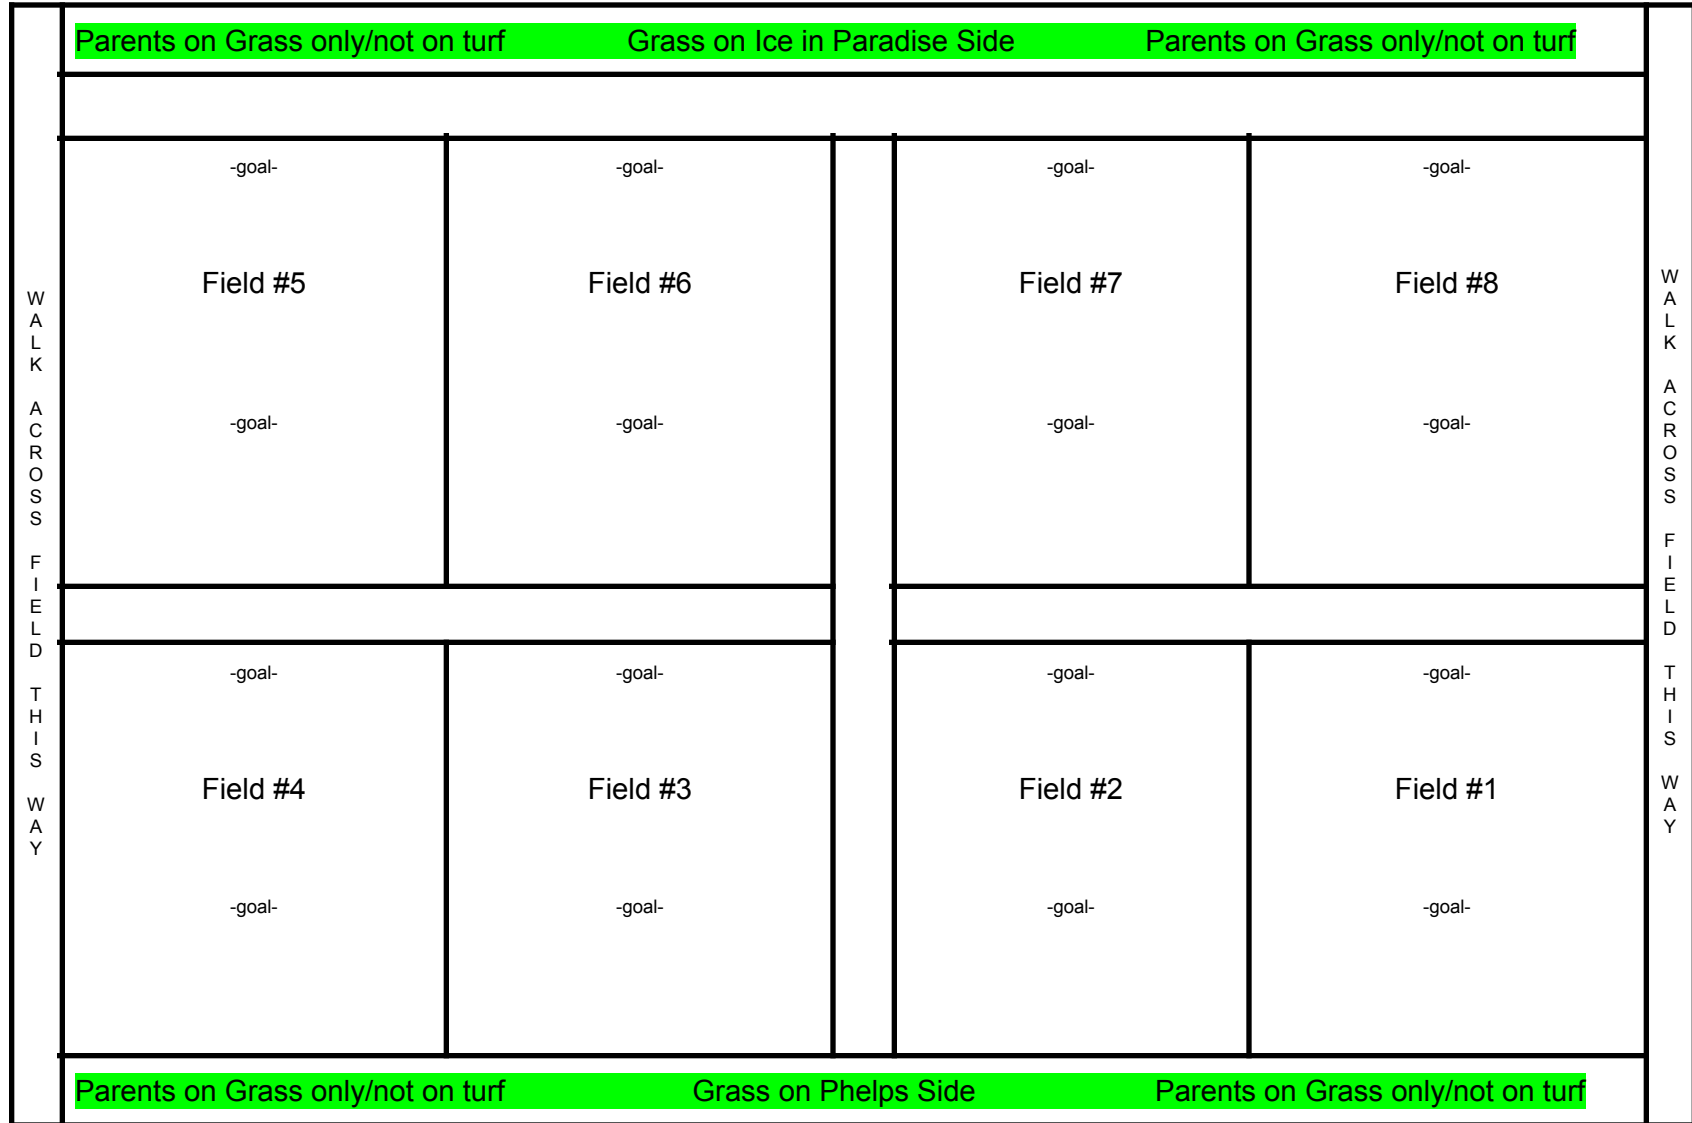

Field Map for Friday Night Spring League 2025
 For Divisions Prek-K, 1st/2nd, and 3rd/4th

Field Map for Friday Night Spring League 2025
For Divisions 5/6