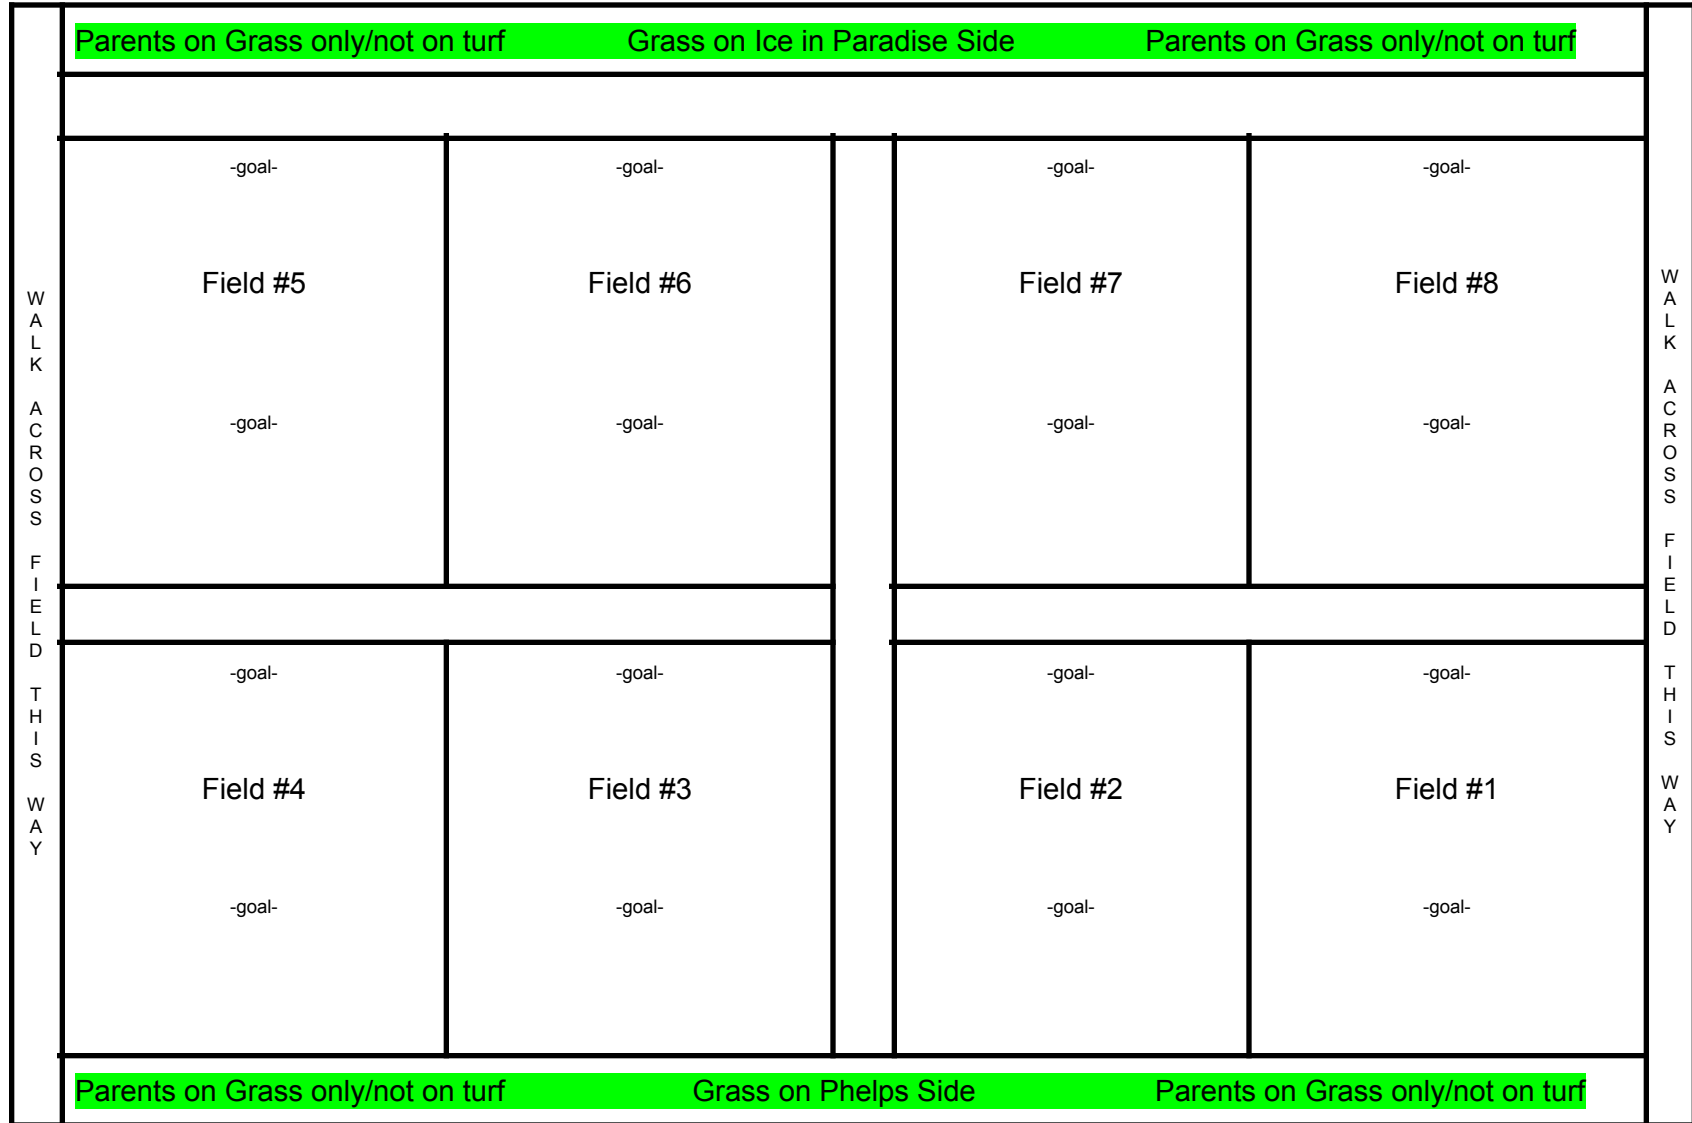

Field Map for Friday Night Winter League 2025
For Divisions Prek-K, 1st/2nd, and 3rd/4th

Field Map for Saturday Night Winter League 2025
For Divisions 5/6