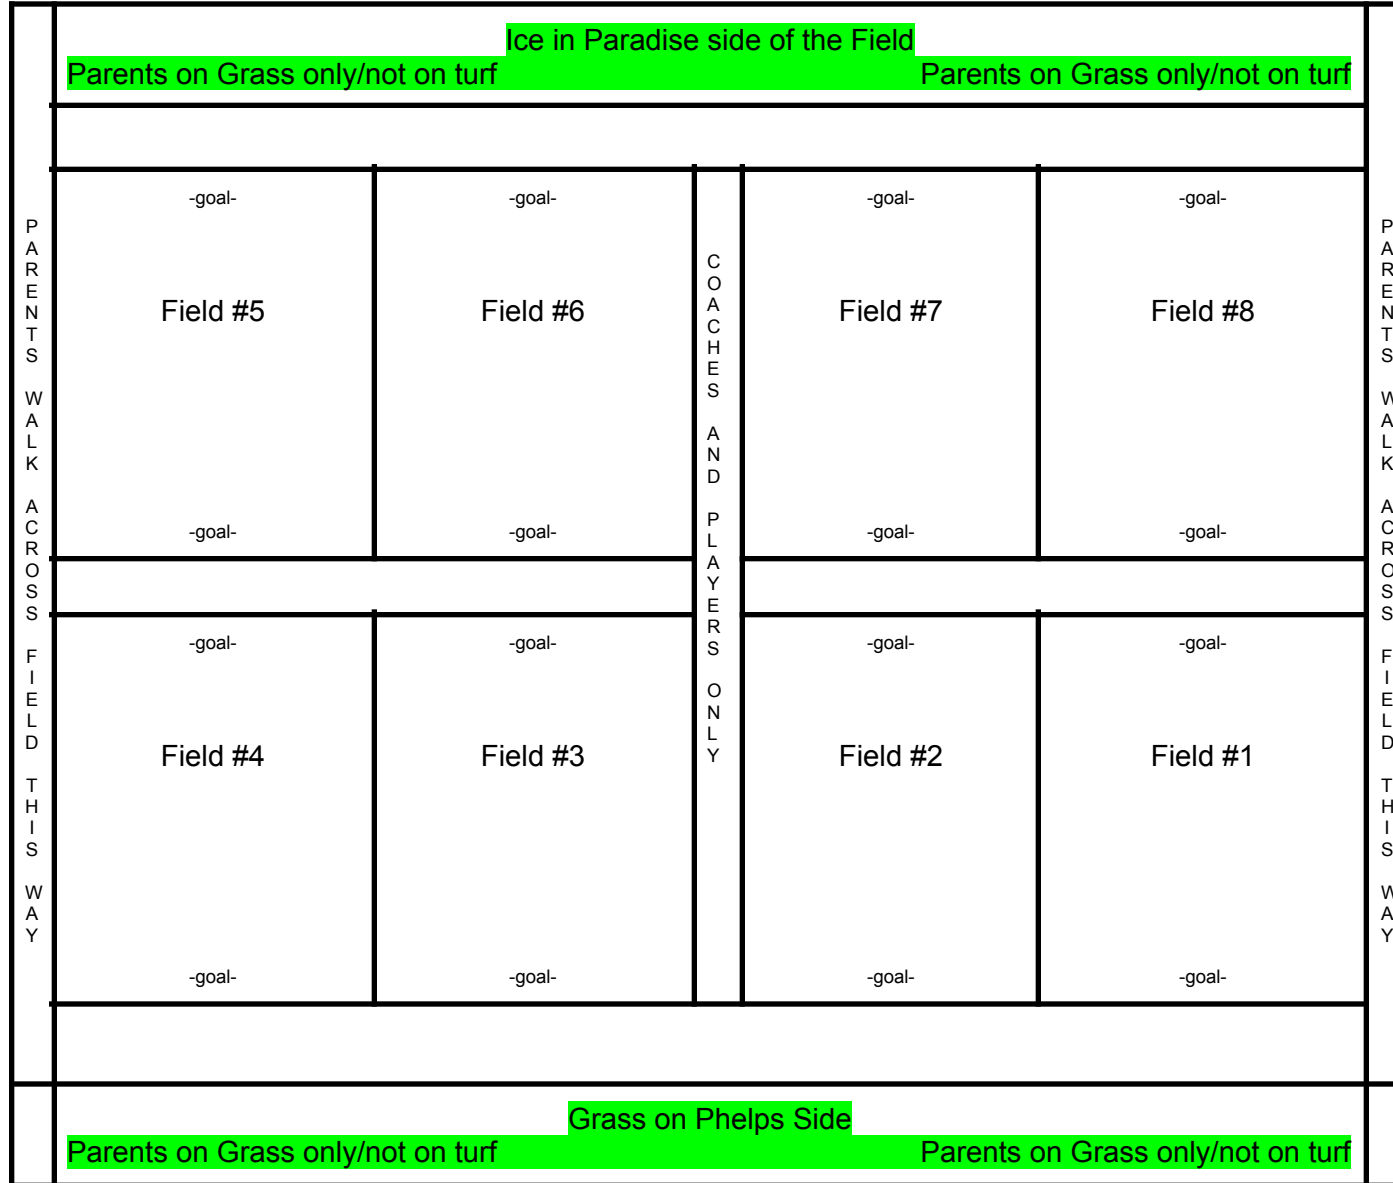

Field Map for Friday Night Spring League 2024 For Divisions Prek-K, 1st/2nd, & 3rd/4th

P  
A  
R  
E  
N  
T  
S  
  
W  
A  
L  
K  
  
A  
C  
R  
O  
S  
S  
  
F  
I  
E  
L  
D  
  
T  
H  
I  
S  
  
W  
A  
Y

Field Map for Friday Night Spring League 2024 For Divisions 5/6 and 3/4