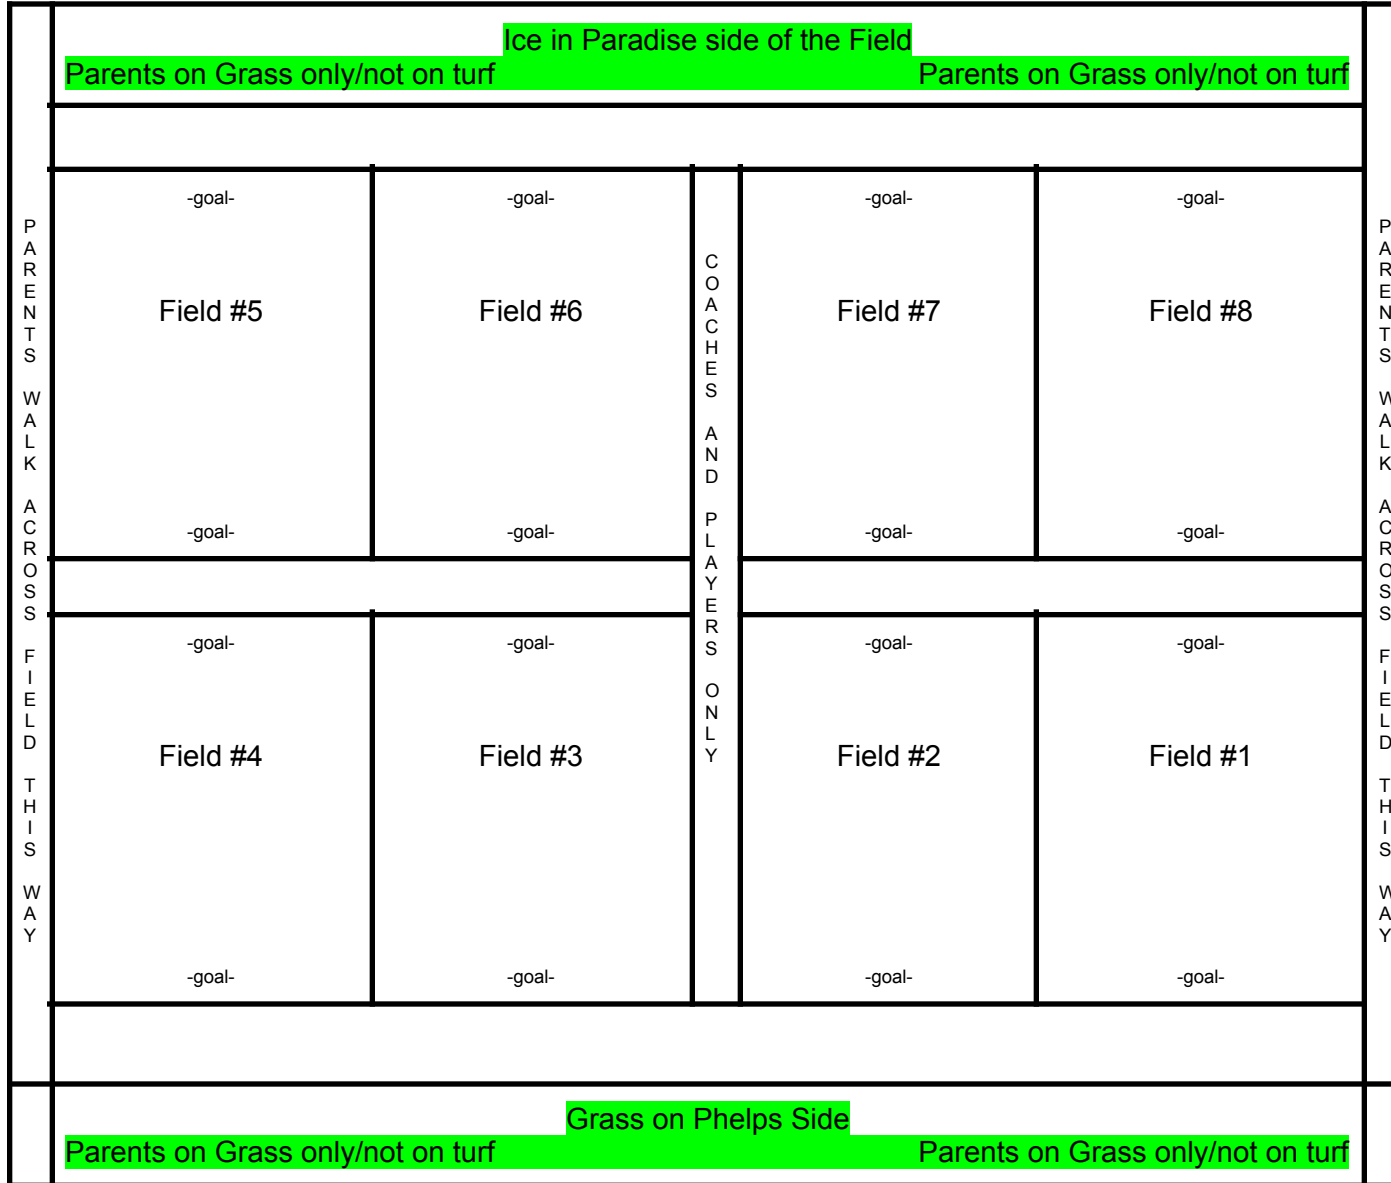

Field Map for Friday Night Winter League 2024 For Divisions Prek-K, 1st/2nd, & 3rd/4th

Field Map for Friday/Saturday Night Winter League 2024 For Divisions 5/6

Ice in Paradise side of the Field  
PARENTS MAY SIT HERE

-goal-

-goal-

P  
A  
R  
E  
N  
T  
S  
  
M  
A  
Y  
  
S  
I  
T  
  
H  
E  
R  
E

Field #1

W  
A  
L  
K  
  
A  
C  
R  
O  
S  
S  
  
F  
I  
E  
L  
D  
  
T  
H  
I  
S  
  
W  
A  
Y

Field #2

P  
A  
R  
E  
N  
T  
S  
  
M  
A  
Y  
  
S  
I  
T  
  
H  
E  
R  
E

-goal-

-goal-

Grass on Phelps Side  
PARENTS MAY SIT HERE