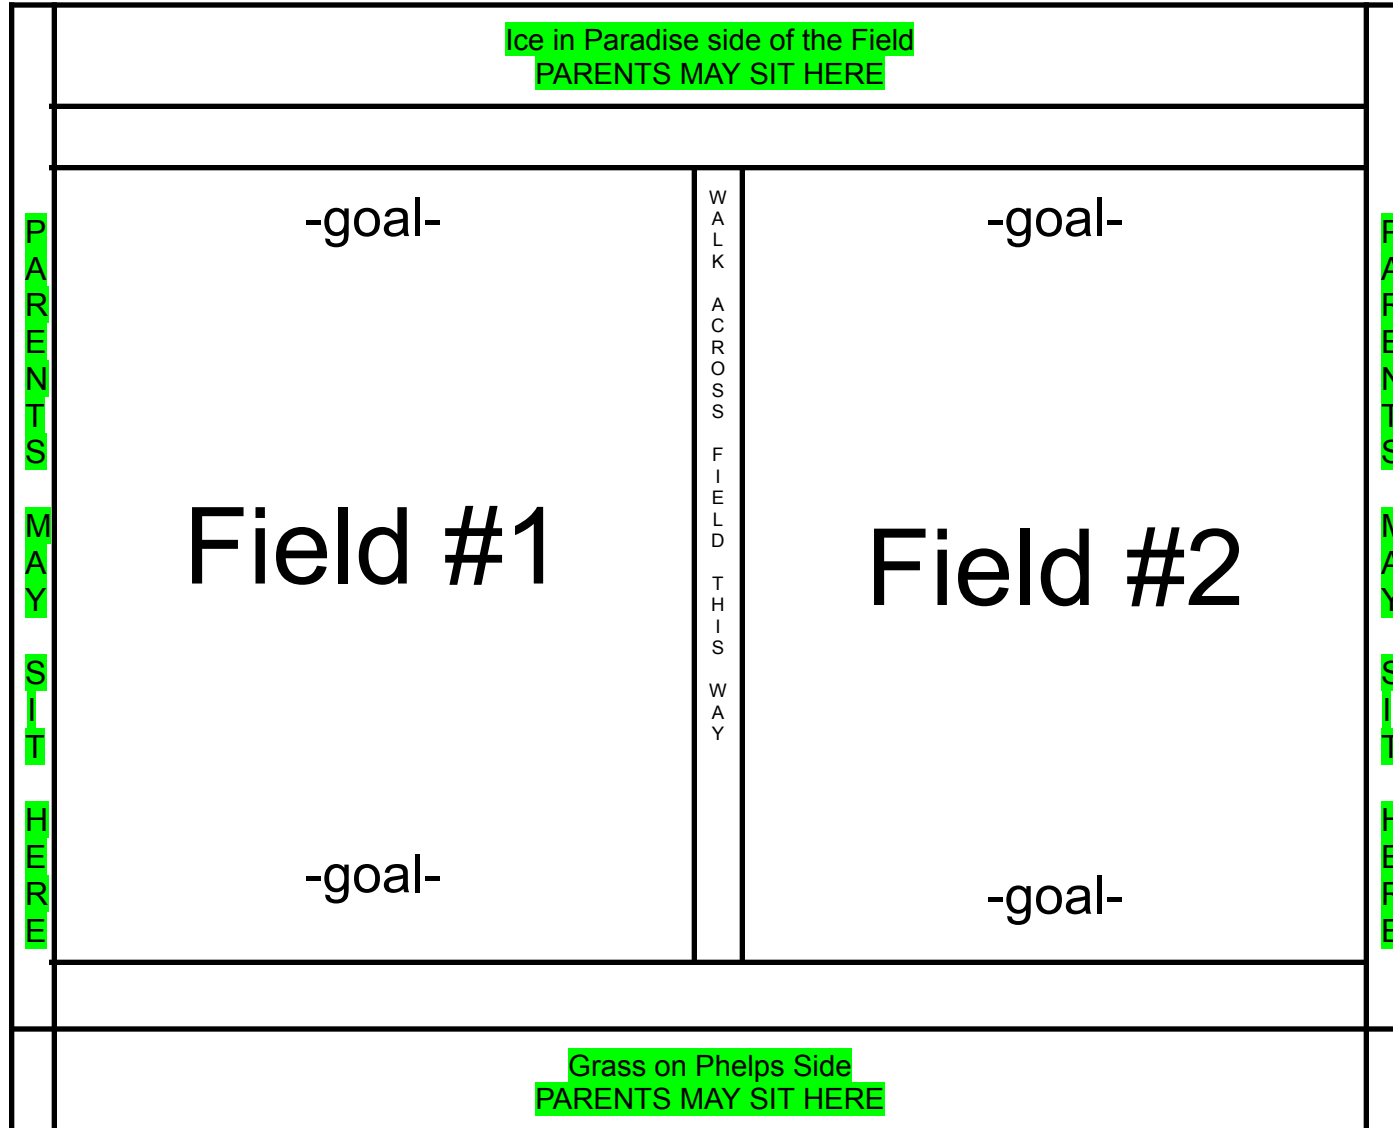

Field Map for Friday Night Winter League 2024 For Divisions Prek-K, 1st/2nd, & 3rd/4th

Field Map for Friday/Saturday Night Winter League 2024 For Divisions 5/6

Ice in Paradise side of the Field  
PARENTS MAY SIT HERE

-goal-

-goal-

P  
A  
R  
E  
N  
T  
S  
  
M  
A  
Y  
  
S  
I  
T  
  
H  
E  
R  
E

Field #1

W  
A  
L  
K  
  
A  
C  
R  
O  
S  
S  
  
F  
I  
E  
L  
D  
  
T  
H  
I  
S  
  
W  
A  
Y

Field #2

P  
A  
R  
E  
N  
T  
S  
  
M  
A  
Y  
  
S  
I  
T  
  
H  
E  
R  
E

-goal-

-goal-

Grass on Phelps Side  
PARENTS MAY SIT HERE