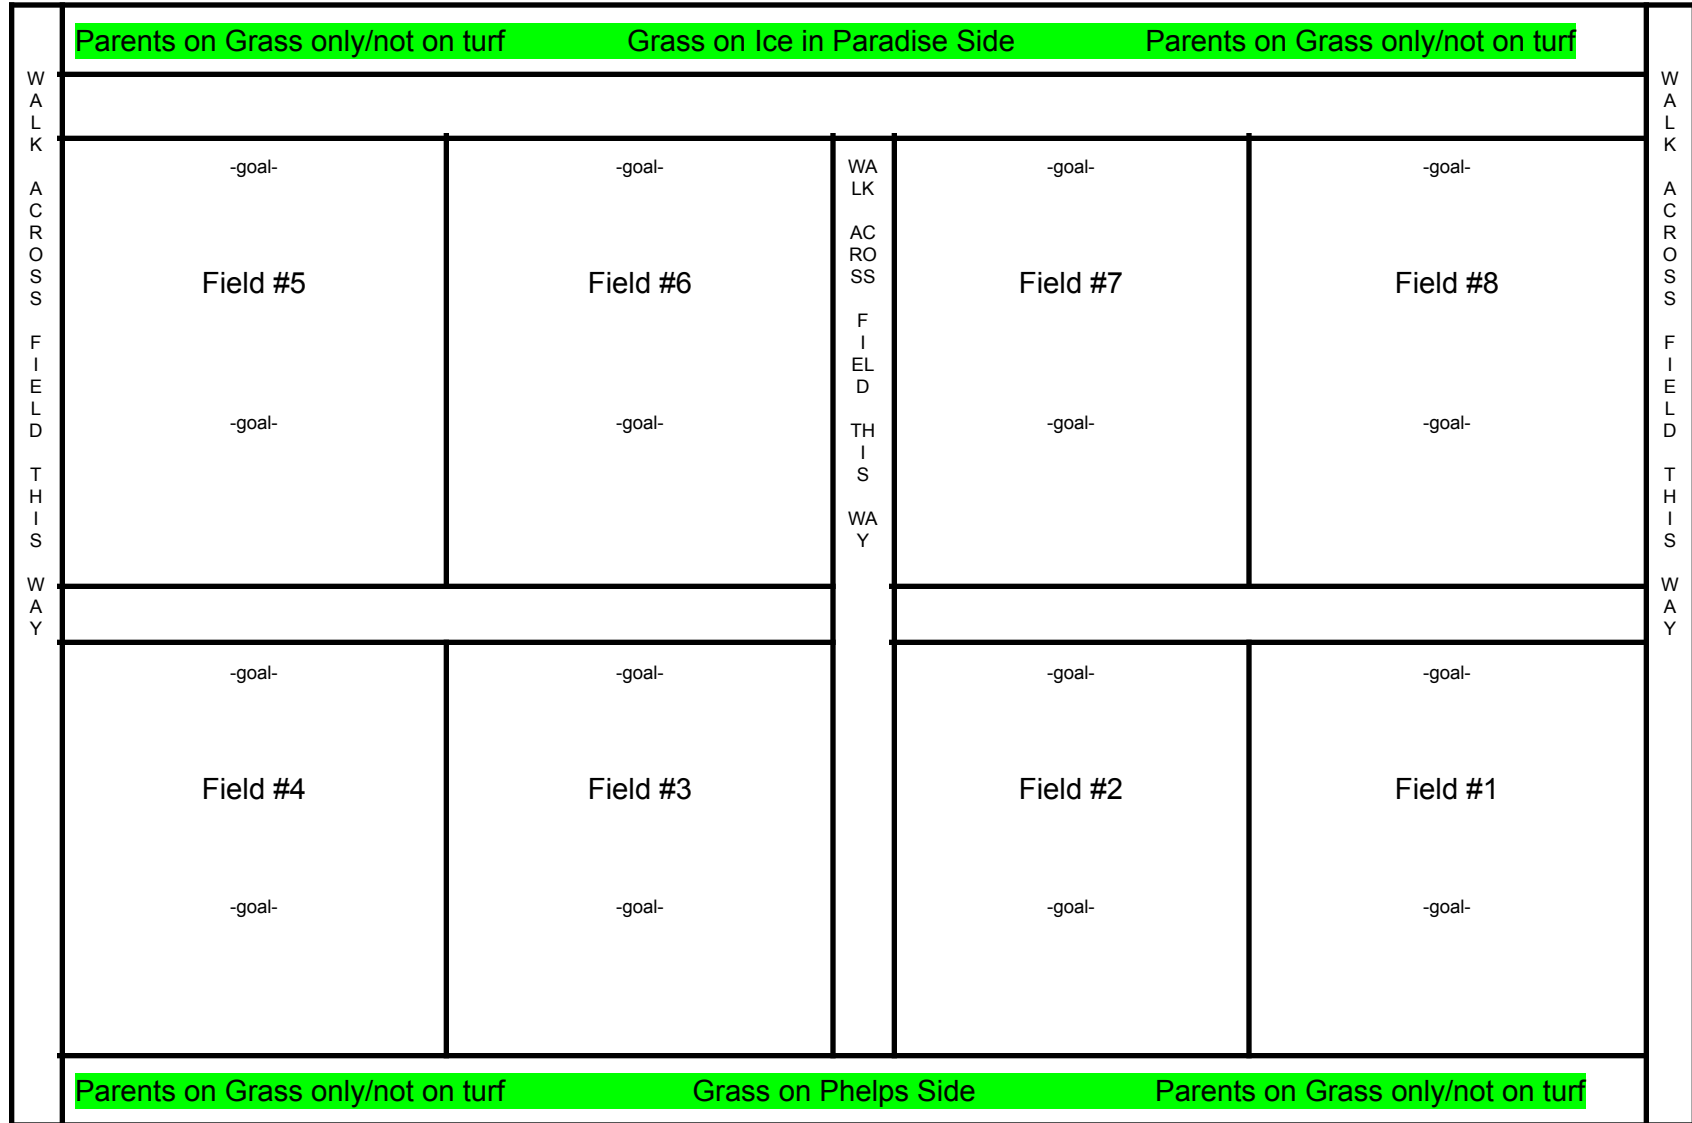

Field Map for Friday Night Winter League 2022  
 For Divisions Prek-K, 1st/2nd, and 3rd/4th

Field Map for Friday Night Winter League 2022  
 For Divisions, B 1st/2nd and B+G 3rd/4th

	Parents on Grass only/not on turf		Grass on Ice in Paradise Side		Parents on Grass only/not on turf		
	-goal-		-goal-			-goal-	
	Field #4 Girls 3/4		Field #5 Girls 3/4			Field #6 Girls 3/4	
	-goal-		-goal-			-goal-	
	-goal-		-goal-			-goal-	
	Field #3 Boys 3/4		Field #2 Boys 3/4			Field #1 Boys ½ only	
	-goal-		-goal-			-goal-	
	Parents on Grass only/not on turf		Grass on Phelps Side		Parents on Grass only/not on turf		