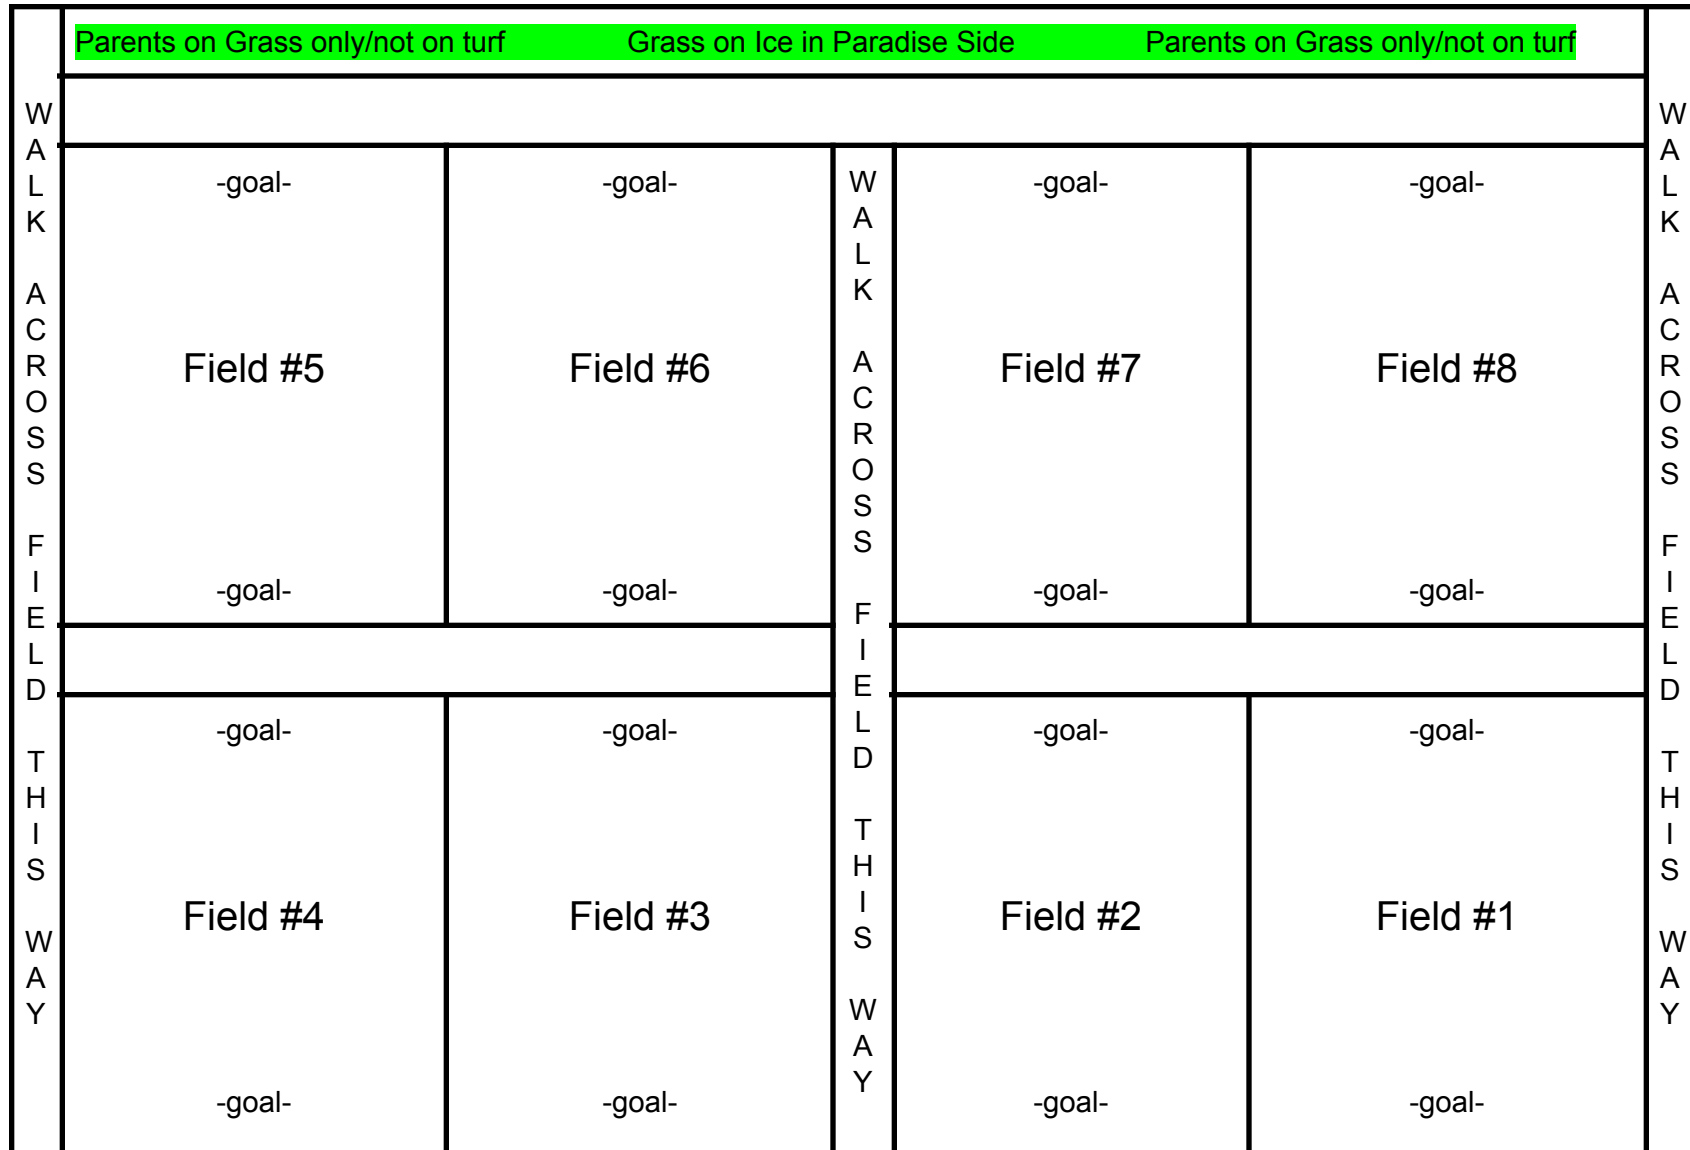

Field Map for Friday Night Winter League 2020
 For Divisions Prek-K, 1st/2nd, and 3rd/4th

	Parents on Grass only/not on turf	Grass on Phelps Side	Parents on Grass only/not on turf	
--	-----------------------------------	----------------------	-----------------------------------	--

Field Map for Friday Night Spring League 2022 For Divisions B & G 3rd/4th
For Divisions Prek-K, 1st/2nd, and 3rd/4th

	Parents on Grass only/not on turf	Grass on Phelps Side	Parents on Grass only/not on turf	
	-goal-	-goal-	-goal-	
	Field #4 Girls 3/4	Field #5 Girls 3/4	Field #6 Girls 3/4	
	-goal-	-goal-	-goal-	

	-goal-	-goal-		-goal-	
	Field #3 Boys 3/4	Field #2 Boys 3/4		Field #1 Boys 1/2 only	
	-goal-	-goal-		-goal-	
	Parents on Grass only/not on turf	Grass on Phelps Side	Parents on Grass only/not on turf		