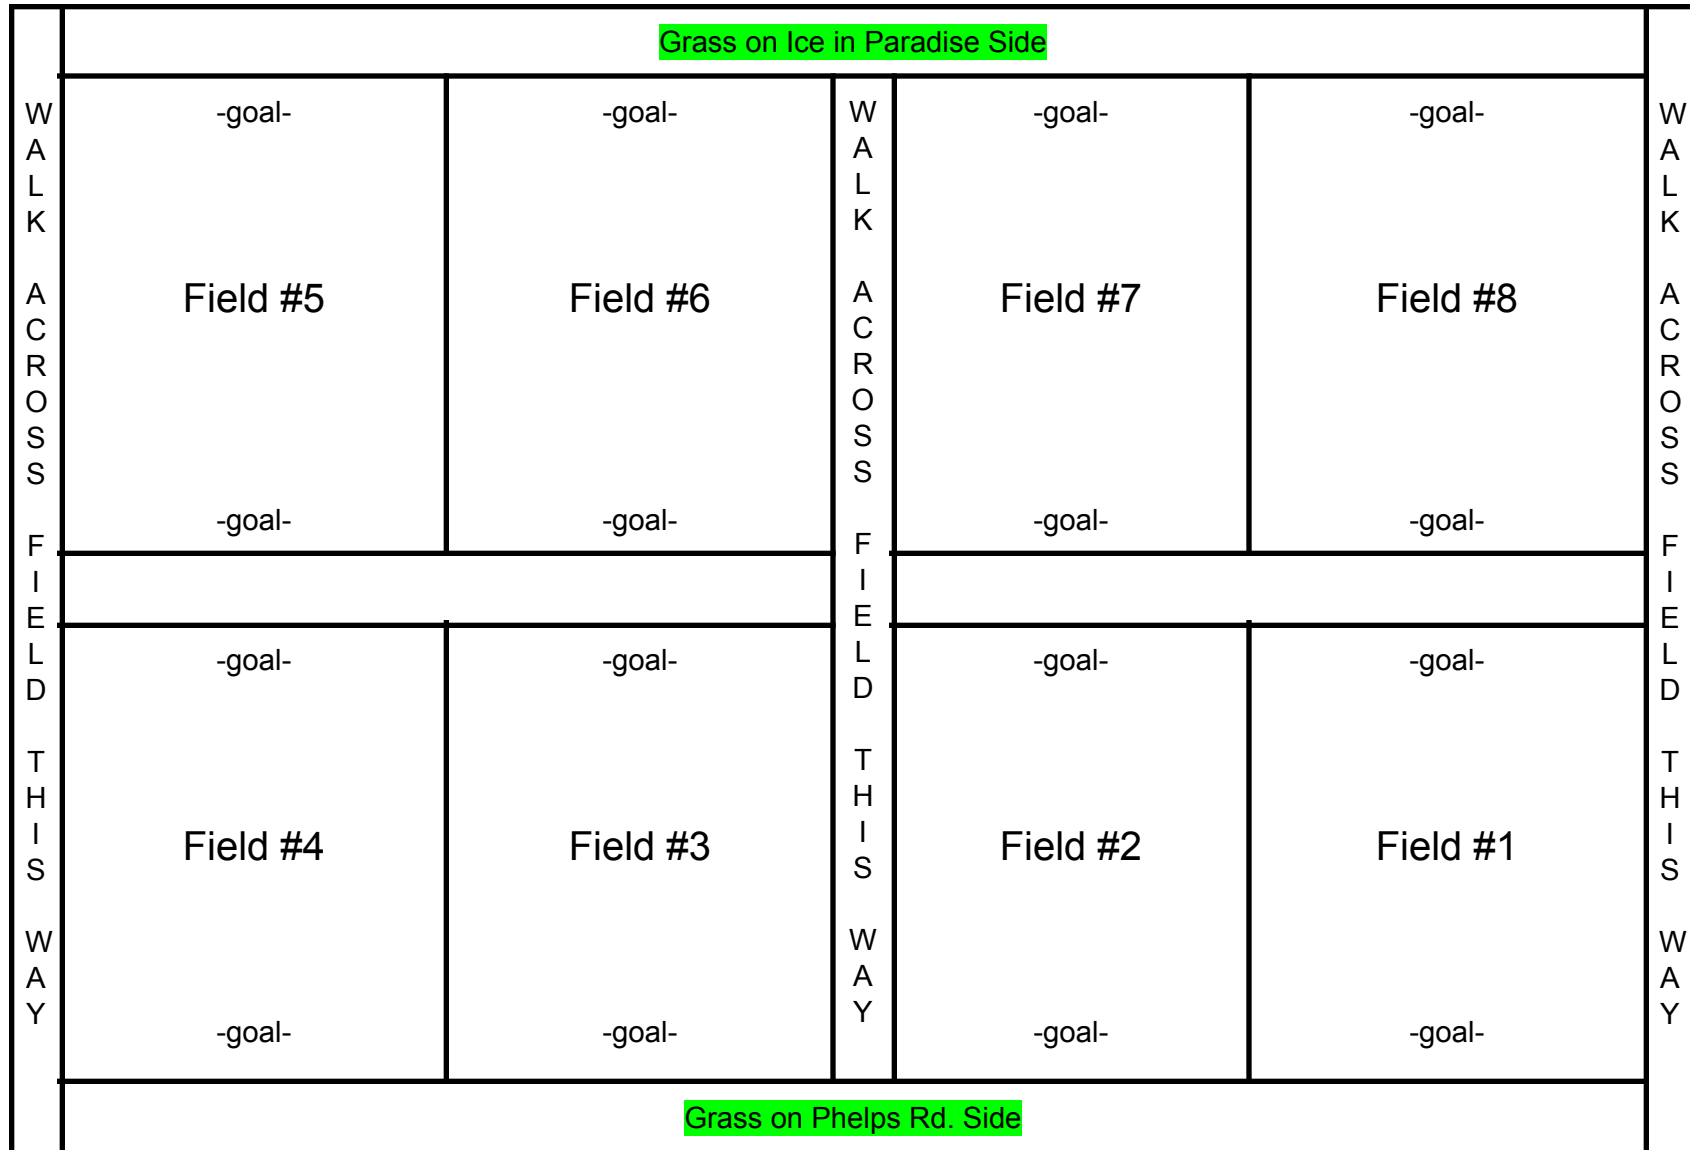

Field Map for Friday Night Winter League 2020
 For Divisions Prek-K, 1st/2nd, and 3rd/4th

Field Map for Friday Night Winter League 2020
For Division 5/6