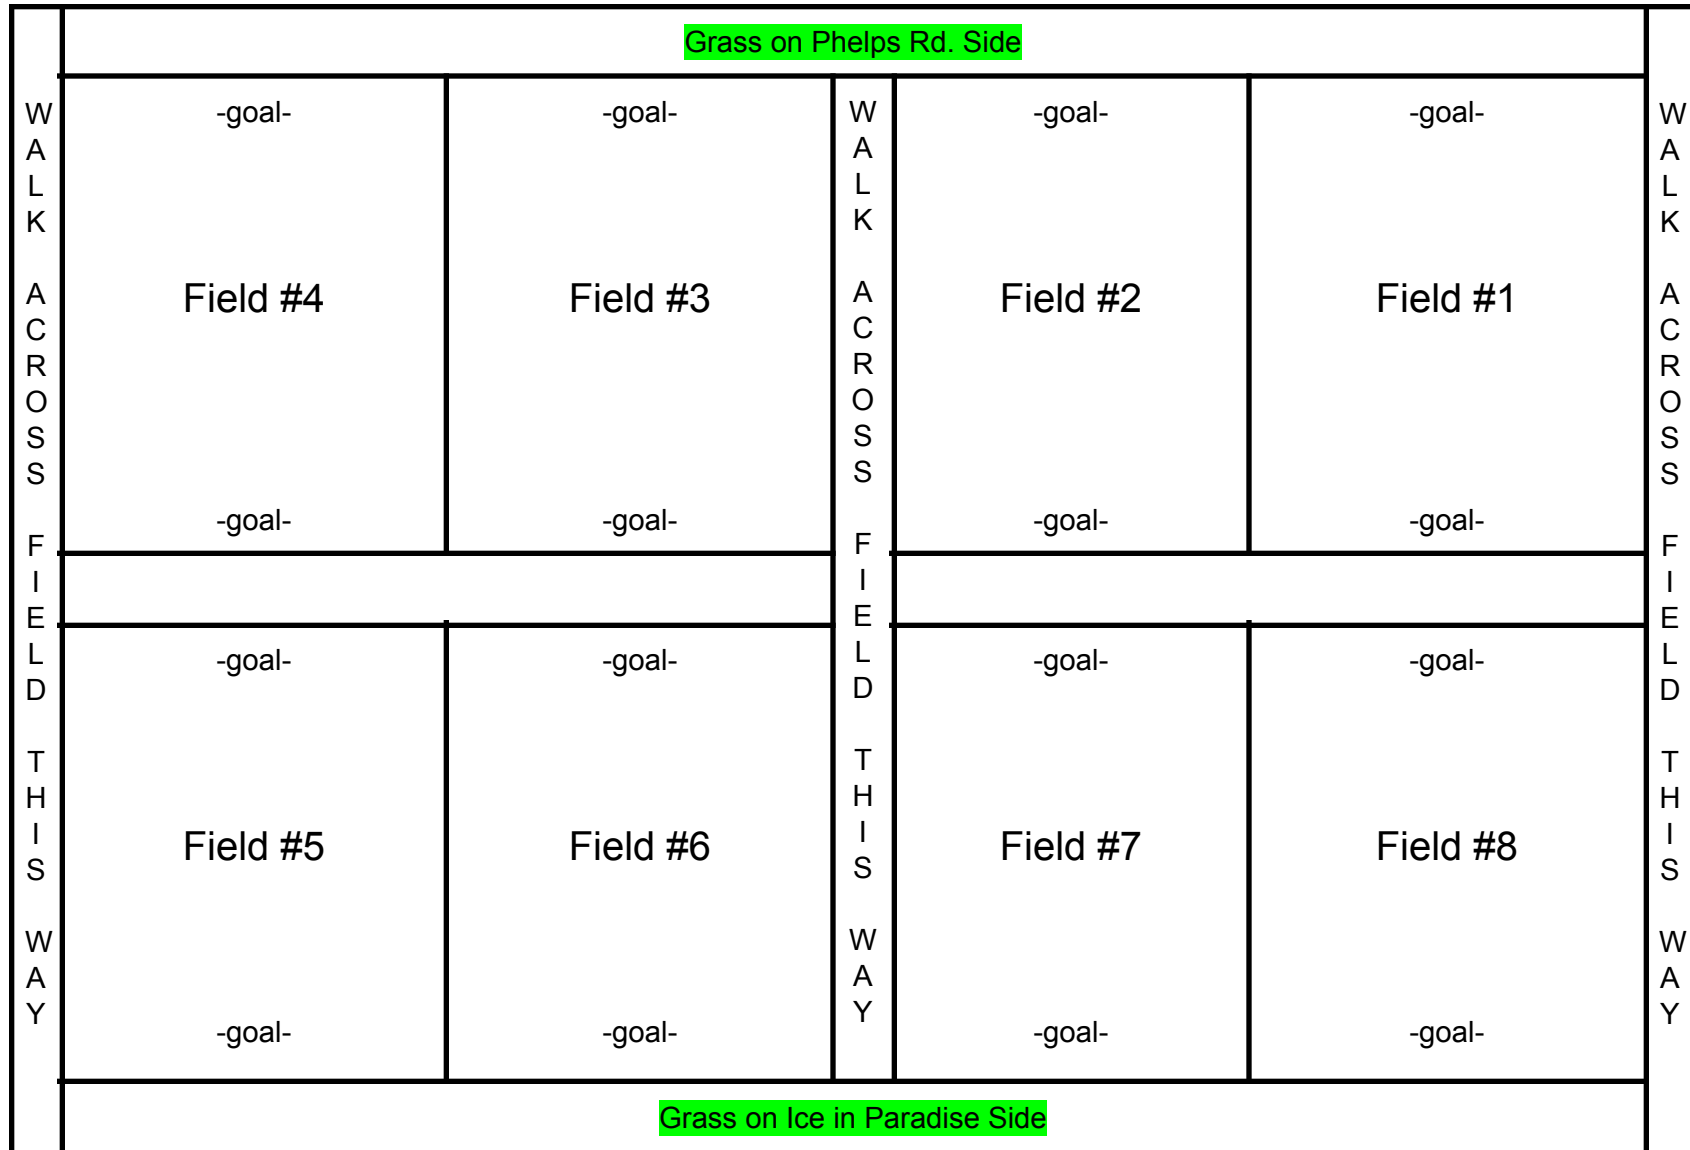

Field Map for Friday Night Winter League 2020
For Divisions Prek-K, 1st/2nd, and 3rd/4th

Field Map for Friday Night Winter League 2020
For Division 5/6